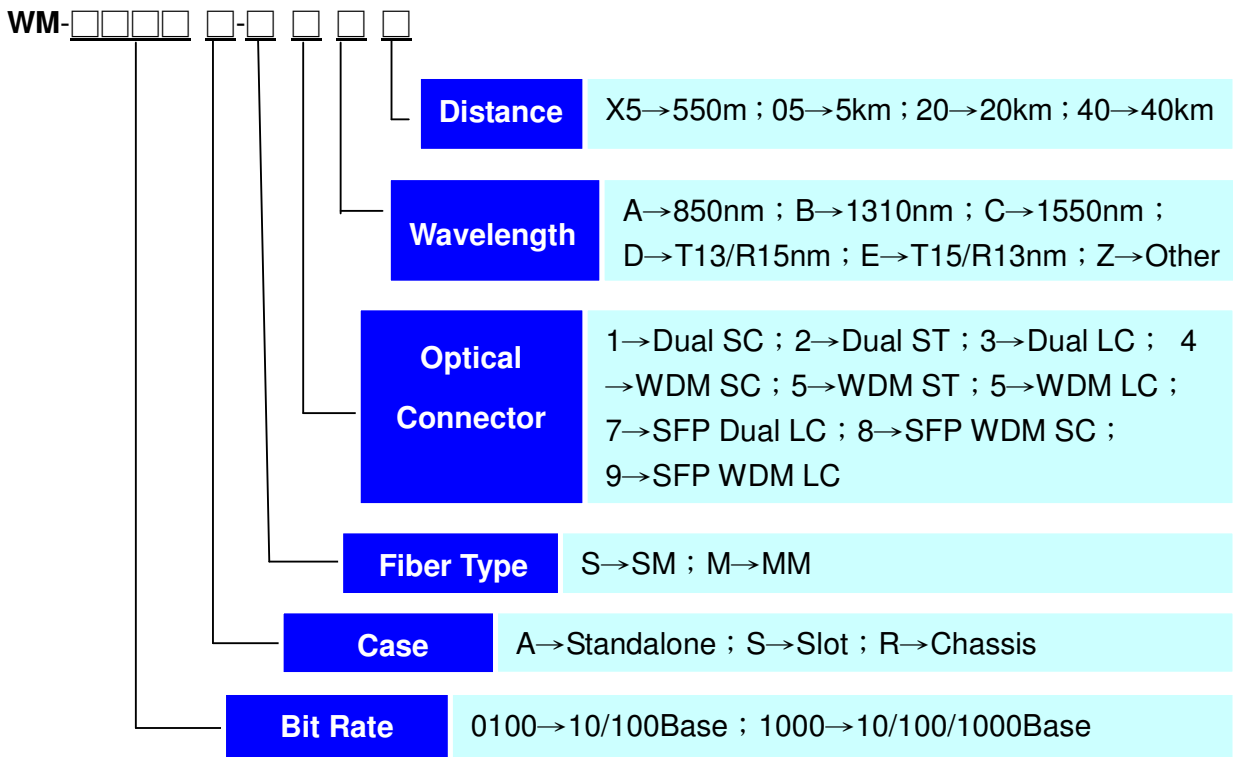

訂購資訊

威富科技有限公司

台北縣土城市青雲路 295 巷 16 弄 26 號 6 樓

E-mail : sales@waveform.com.tw www.waveform.com.tw TEL : +886-2-2260-1657 5-4